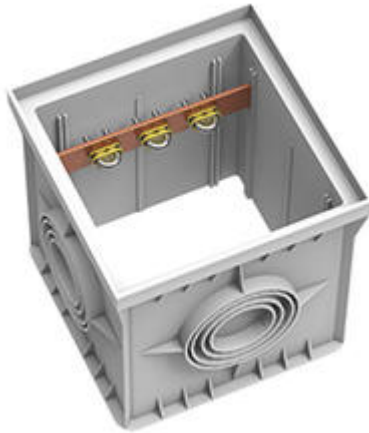

www.cirprotec.com

REGL EQUIPOT ARQ

77931100

Equipotential terminal strip.

Scan this QR code and see
the full range

[Link to the product page](#)

Technical Data	Value	Units
Commercial data		
Code	77931100	
Part Number	REGL EQUIPOT ARQ	
Status	Available	
EAN	8435297809999	
Tariff code (HS)	8538.90.99	
Dimensions		
Product height	3	[mm]
Product width	250	[mm]
Product length	40	[mm]
Product weight	,758	[gr]
General data		
Certifications	CE	
Technical features		
Material	Polypropylene	

www.cirprotec.com

ARQUETA COMPLETA 300X300

77930110

Polypropilene inspection pit 300x300 mm. complete with equipotential terminal strip and 3 clamp terminals.

Indicative product image

Technical Data	Value	Units
Commercial data		
Code	77930110	
Part Number	ARQUETA COMPLETA 300X300	
Status	Available	
Dimensions		
Product height	300	[mm]
Product width	300	[mm]
Product length	300	[mm]
Product weight	2385	[gr]
Packaging unit	1	
General data		
Product standards	EN 62561-5:2011	
Certifications	CE	
Technical features		
Max. diameter of cable	10	[mm]
Min. diameter of cable	8	[mm]
Connector material	Copper	
Housing material	Polypropylene	

PLACA SEÑAL DE PUESTA A TIERRA

77930000

Earth connection sign

Indicative product image

Technical Data	Value	Units
Commercial data		
Code	77930000	
Part Number	PLACA SEÑAL DE PUESTA A TIERRA	
Status	Available	
Dimensions		
Product height	150	[mm]
Product width	60	[mm]
Product length	2	[mm]
Product weight	50	[gr]
Packaging unit	1	
General data		
Product standards	EN 62561-5:2011	
Certifications	CE	
Technical features		
Material	Aluminium	