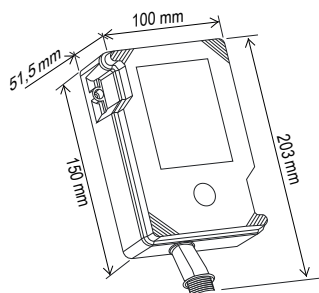

Continue CPS nano 3Ph D 480V XXXKA

CPS nano 3Ph D 480V XXXKA	40	60	80	120
Flammability class			UL94 V-0	
Stranded conductor cross section			2,5 mm ²	
Stranded conductor AWG dimensions			#14	

DIMENSIONS AND WEIGHT

CPS nano 3Ph D 480V XXXKA	40	60	80	120
Net Weight [kg]			0.915	
Gross weight [kg]			0.998	
Packaging dimensions (H x W x L) [mm]			255 × 106 × 61	

INTERNAL CONFIGURATION

DATASHEET

This document is subject to change at any time without notice www.cirprotec.com | Lepanto 49 · 08223 Terrassa, Barcelona Spain © 2024 Cirprotec SLU | All rights reserved