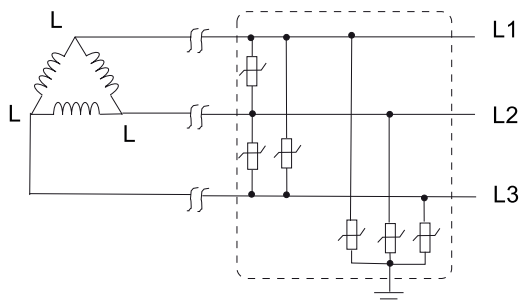

INTERNAL CONFIGURATION

DATASHEET

This document is subject to change at any time without notice www.cirprotec.com | Lepanto 49 · 08223 Terrassa, Barcelona Spain © 2024 Cirprotec SLU | All rights reserved