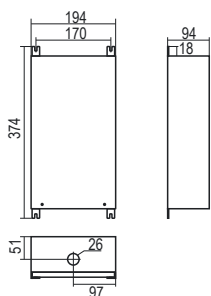

cirprotec

CPS Block plus 3 Phase Delta 400 V

MECHANICAL AND ENVIRONMENTAL FEATURES

CPS block plus XXX kA 3 PhD 400V	120	160	200	240
Temperature range [°C]	-40 ... 70			
Indication System Type	Protection status LED			
Enclosure - IP	IP55			
Stranded conductor cross section	2,5 mm ²			
Stranded conductor AWG dimensions	#14			

DIMENSIONS AND WEIGHT

CPS block plus XXX kA 3 PhD 400V	120	160	200	240
Net Weight [kg]	4.32			
Gross weight [kg]	4.526			
Packaging dimensions (H x W x L) [mm]	210 × 313 × 463			

INTERNAL CONFIGURATION