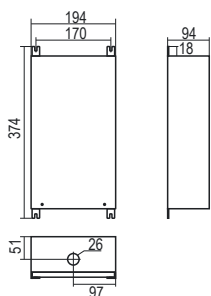

TECHNICAL FEATURES

CPS block XXXkA 3 PhWYE277V	120	160	200
Intelligent aging display led - IAD	100, 66, 33, 0 %		

DATASHEET

This document is subject to change at any time without notice www.cirprotec.com | Lepanto 49 · 08223 Terrassa, Barcelona Spain © 2024 Cirprotec SLU | All rights reserved

cirprotec

CPS Block 3 Phase WYE 277 V

MECHANICAL AND ENVIRONMENTAL FEATURES

CPS block XXX kA 3 PhWYE277V	120	160	200
Temperature range [°C]	-40 ... 70		
Indication System Type	Protection status LED		
Enclosure - IP	IP55		
Stranded conductor cross section	2,5 mm ²		
Stranded conductor AWG dimensions	#14		

DIMENSIONS AND WEIGHT

CPS block XXX kA 3 PhWYE277V	120	160	200
Net Weight [kg]	4.369		
Gross weight [kg]	4.526		
Packaging dimensions (H x W x L) [mm]	450 × 300 × 190		

INTERNAL CONFIGURATION