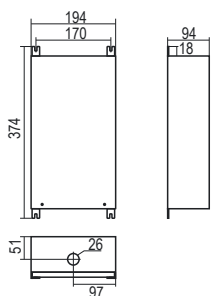

TECHNICAL FEATURES

CPS block XXXkA 3 PhWYE230V	120	160	200
Intelligent aging display led - IAD	100, 66, 33, 0 %		

DATASHEET

This document is subject to change at any time without notice www.cirprotec.com | Lepanto 49 · 08223 Terrassa, Barcelona Spain © 2024 Cirprotec SLU | All rights reserved

cirprotec

CPS Block 3 Phase WYE 230 V

MECHANICAL AND ENVIRONMENTAL FEATURES

CPS block XXX kA 3 PhWYE230V	120	160	200
Temperature range [°C]	-40 ... 70		
Indication System Type	Protection status LED		
Enclosure - IP	IP55		
Stranded conductor cross section	2,5 mm ²		
Stranded conductor AWG dimensions	#14		

DIMENSIONS AND WEIGHT

CPS block XXX kA 3 PhWYE230V	120	160	200
Net Weight [kg]	4.369		
Gross weight [kg]	4.526		
Packaging dimensions (H x W x L) [mm]	450 × 300 × 190		

INTERNAL CONFIGURATION