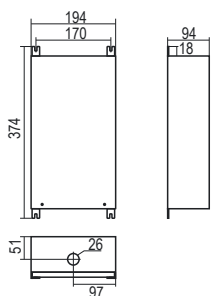

TECHNICAL FEATURES

CPS block XXXkA 3 PhWYE120V	120	160	200
Intelligent aging display led - IAD		100, 66, 33, 0 %	

DATASHEET

This document is subject to change at any time without notice www.cirprotec.com | Lepanto 49 · 08223 Terrassa, Barcelona Spain © 2024 Cirprotec SLU | All rights reserved

cirprotec

CPS Block 3 Phase WYE 120 V

MECHANICAL AND ENVIRONMENTAL FEATURES

CPS block XXX kA 3 PhWYE120V	120	160	200
Temperature range [°C]	-40 ... 70		
Indication System Type	Protection status LED		
Enclosure - IP	IP55		
Stranded conductor cross section	2,5 mm ²		
Stranded conductor AWG dimensions	#14		

DIMENSIONS AND WEIGHT

CPS block XXX kA 3 PhWYE120V	120	160	200
Net Weight [kg]	4.369		
Gross weight [kg]	4.526		
Packaging dimensions (H x W x L) [mm]	450 × 300 × 190		

INTERNAL CONFIGURATION